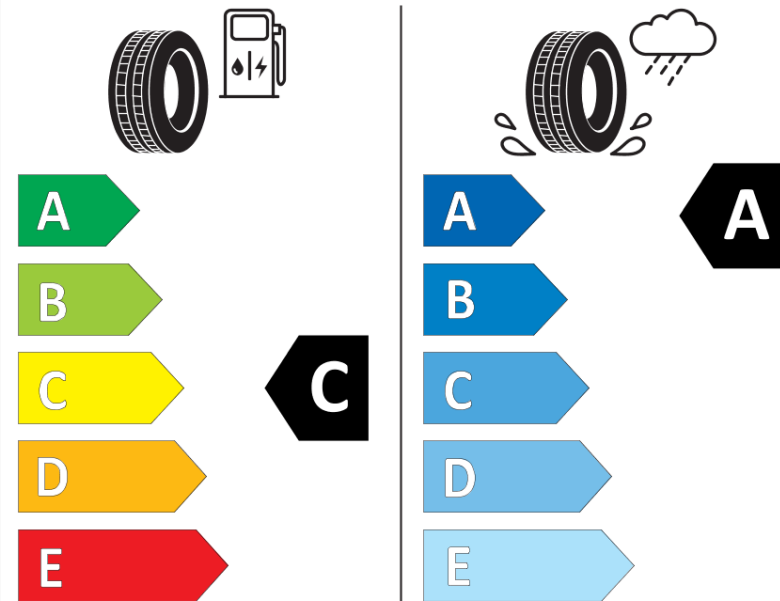

## Product Information Sheet

Delegated Regulation (EU) 2020/740

Supplier name or trademark	<b>MICHELIN</b>
Commercial name or trade designation	<b>PRIMACY 4</b>
Tyre type identifier	<b>777386</b>
Tyre size designation	<b>205/55R16</b>
Load-capacity index	<b>91</b>
Speed category symbol	<b>V</b>
Fuel efficiency class	<b>C</b>
Wet grip class	<b>A</b>
External rolling noise class	<b>A</b>
External rolling noise value	<b>68 dB</b>
Severe snow tyre	<b>No</b>
Ice tyre	<b>No</b>
Date of start of production	<b>16/16</b>
Date of end of production	
Load version	<b>SL</b>
Additional information	<b>205/55 R16 91V TL PRIMACY 4 MI</b>

# ENERG

**MICHELIN**

777386

205/55R16 91 V

C1

2020/740