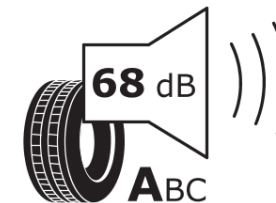

## Product Information Sheet

Delegated Regulation (EU) 2020/740

Supplier name or trademark	<b>MICHELIN</b>
Commercial name or trade designation	<b>PRIMACY 4</b>
Tyre type identifier	<b>777386</b>
Tyre size designation	<b>205/55R16</b>
Load-capacity index	<b>91</b>
Speed category symbol	<b>V</b>
Fuel efficiency class	<b>C</b>
Wet grip class	<b>A</b>
External rolling noise class	<b>A</b>
External rolling noise value	<b>68 dB</b>
Severe snow tyre	<b>No</b>
Ice tyre	<b>No</b>
Date of start of production	<b>16/16</b>
Date of end of production	
Load version	<b>SL</b>
Additional information	<b>205/55 R16 91V TL PRIMACY 4 MI</b>

# ENERG

**MICHELIN**

777386

205/55R16 91 V

C1

2020/740